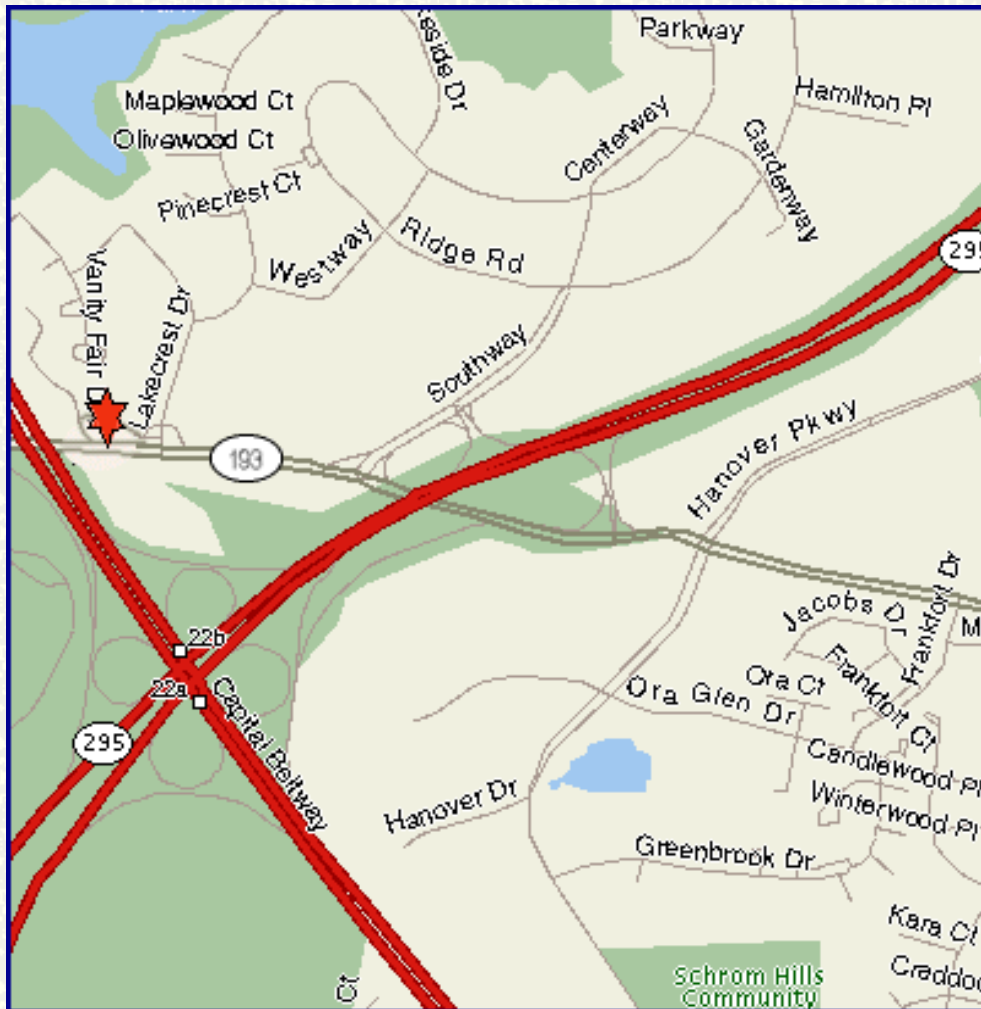

## Greenbelt American Legion Post 136 Map and Directions

From 495 (Washington Beltway) take Exit 22 - A (Baltimore - Washington Parkway - north) to the first exit, Route 193 (Greenbelt Road), bear right (west on 193). At the top of the bridge you will see a traffic light. Take the second right after the traffic light (Lakecrest Drive). Then, take an immediate left (Legion Drive). The Banquet Hall entrance and the parking lot are at the rear of the building. The address is 6900 Greenbelt Road., Greenbelt, MD 20770. Telephone: (301) 345-0136.

[Click here for printable map](#)